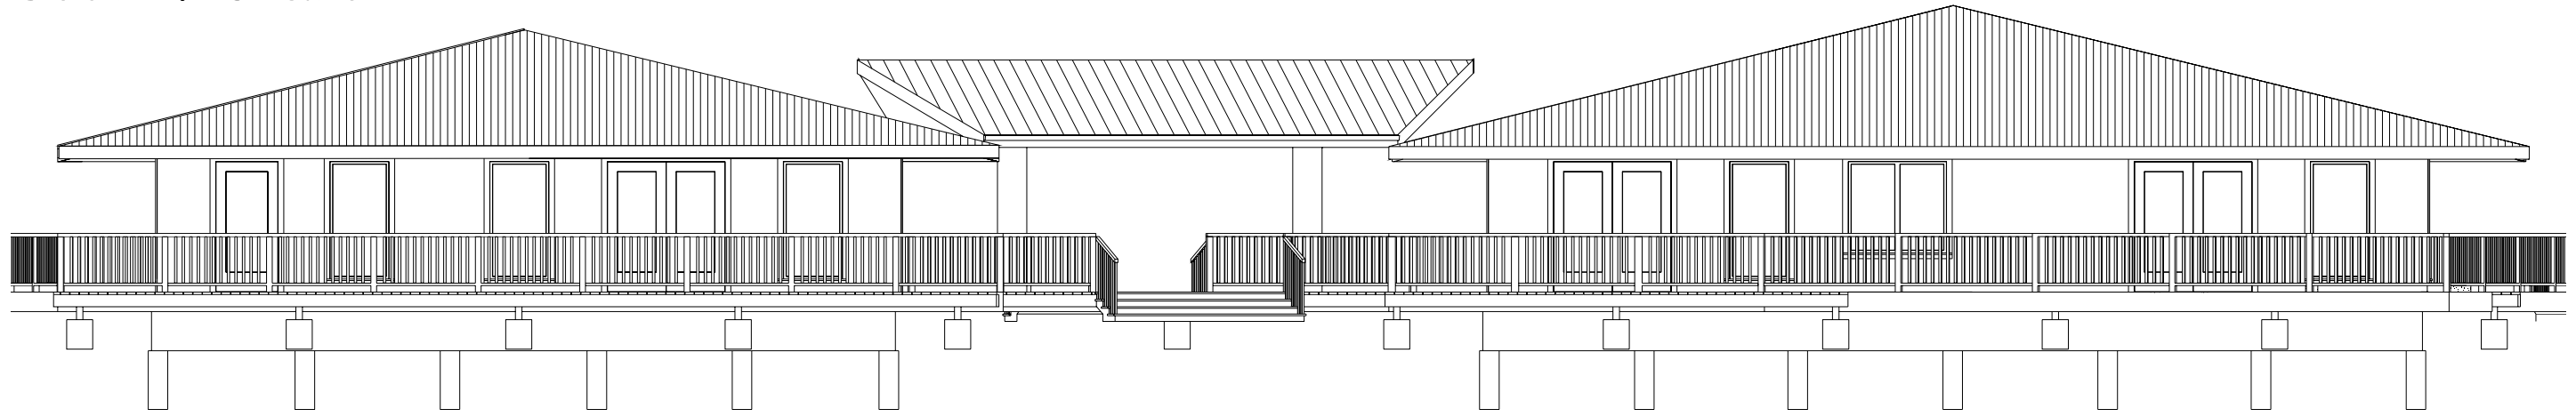

27375 Tountant Beauregard Rd.  
 Boerne, TX 78015 (Bexar Cty)

**Hallie Pinson**

1/4"=1'

Floor to Top on all doors and windows at 80" (+ R.O.)

**Residence**

Residence  
 2300 SQ.FT.

# South Elevation

1/4"=1'

enviroLOGICS.com  
877.904.1419  
build@envirologics.com  
7010 W. Hwy 71 # 340  
Austin, TX 78735

# East Elevation

# West Elevation