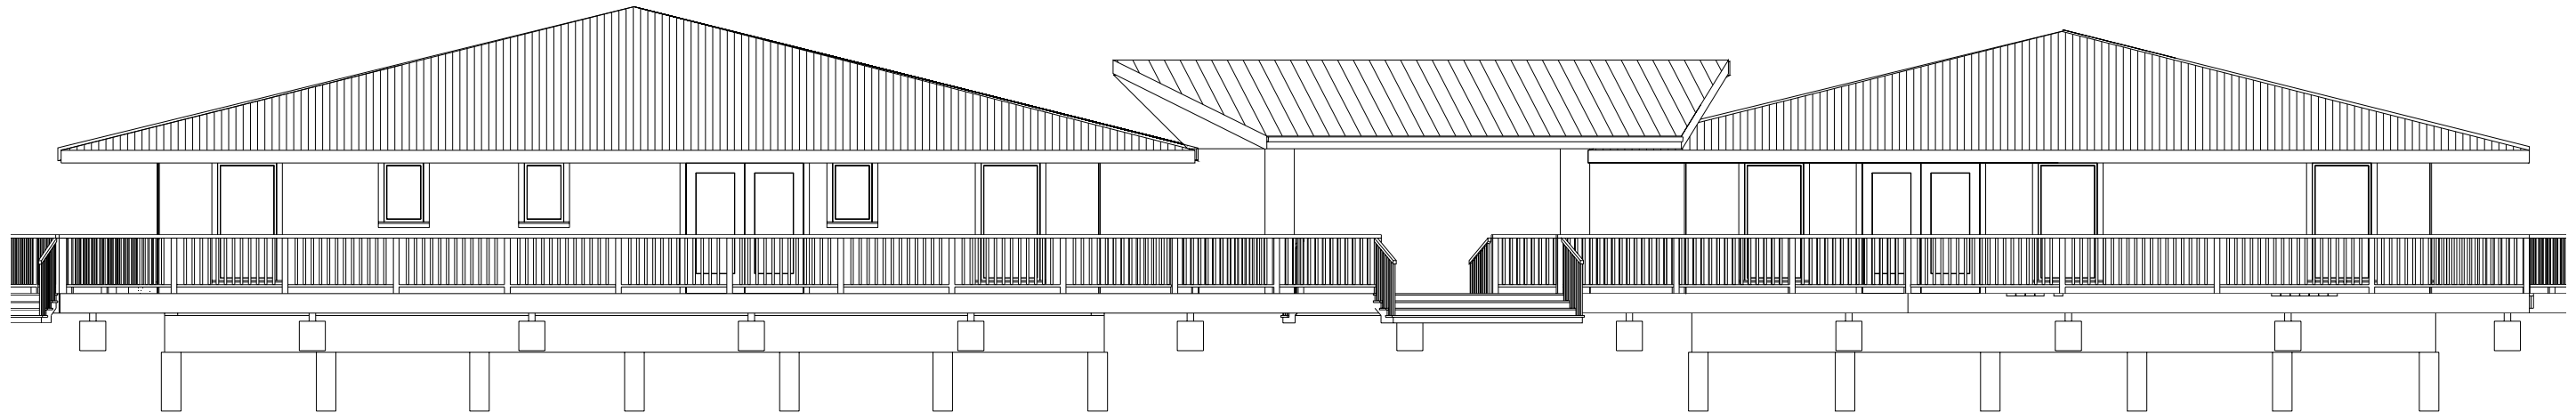

North Elevation

27375 Toutant Beauregard Rd.
Boerne, TX 78015 (Boerne City)

Halie Pinson