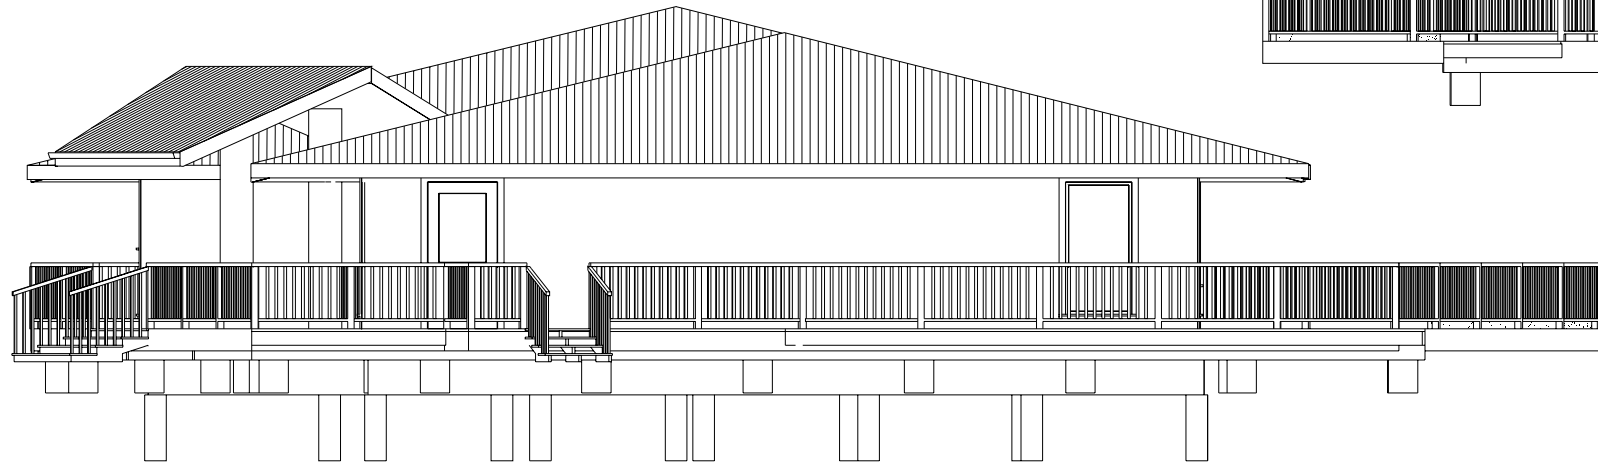

27375 Tountant Beauregard Rd.  
 Boerne, TX 78015 (Bexar Cty)

**Hallie Pinson**

1/4"=1'

Floor to Top on all doors and windows at 80" (+ R.O.)

**Residence**

Residence  
 2300 SQ.FT.

# South Elevation

1/4"=1'

enviroLOGICS.com  
877.904.1419  
build@envirologics.com  
7010 W. Hwy 71 # 340  
Austin, TX 78735

# East Elevation

# West Elevation