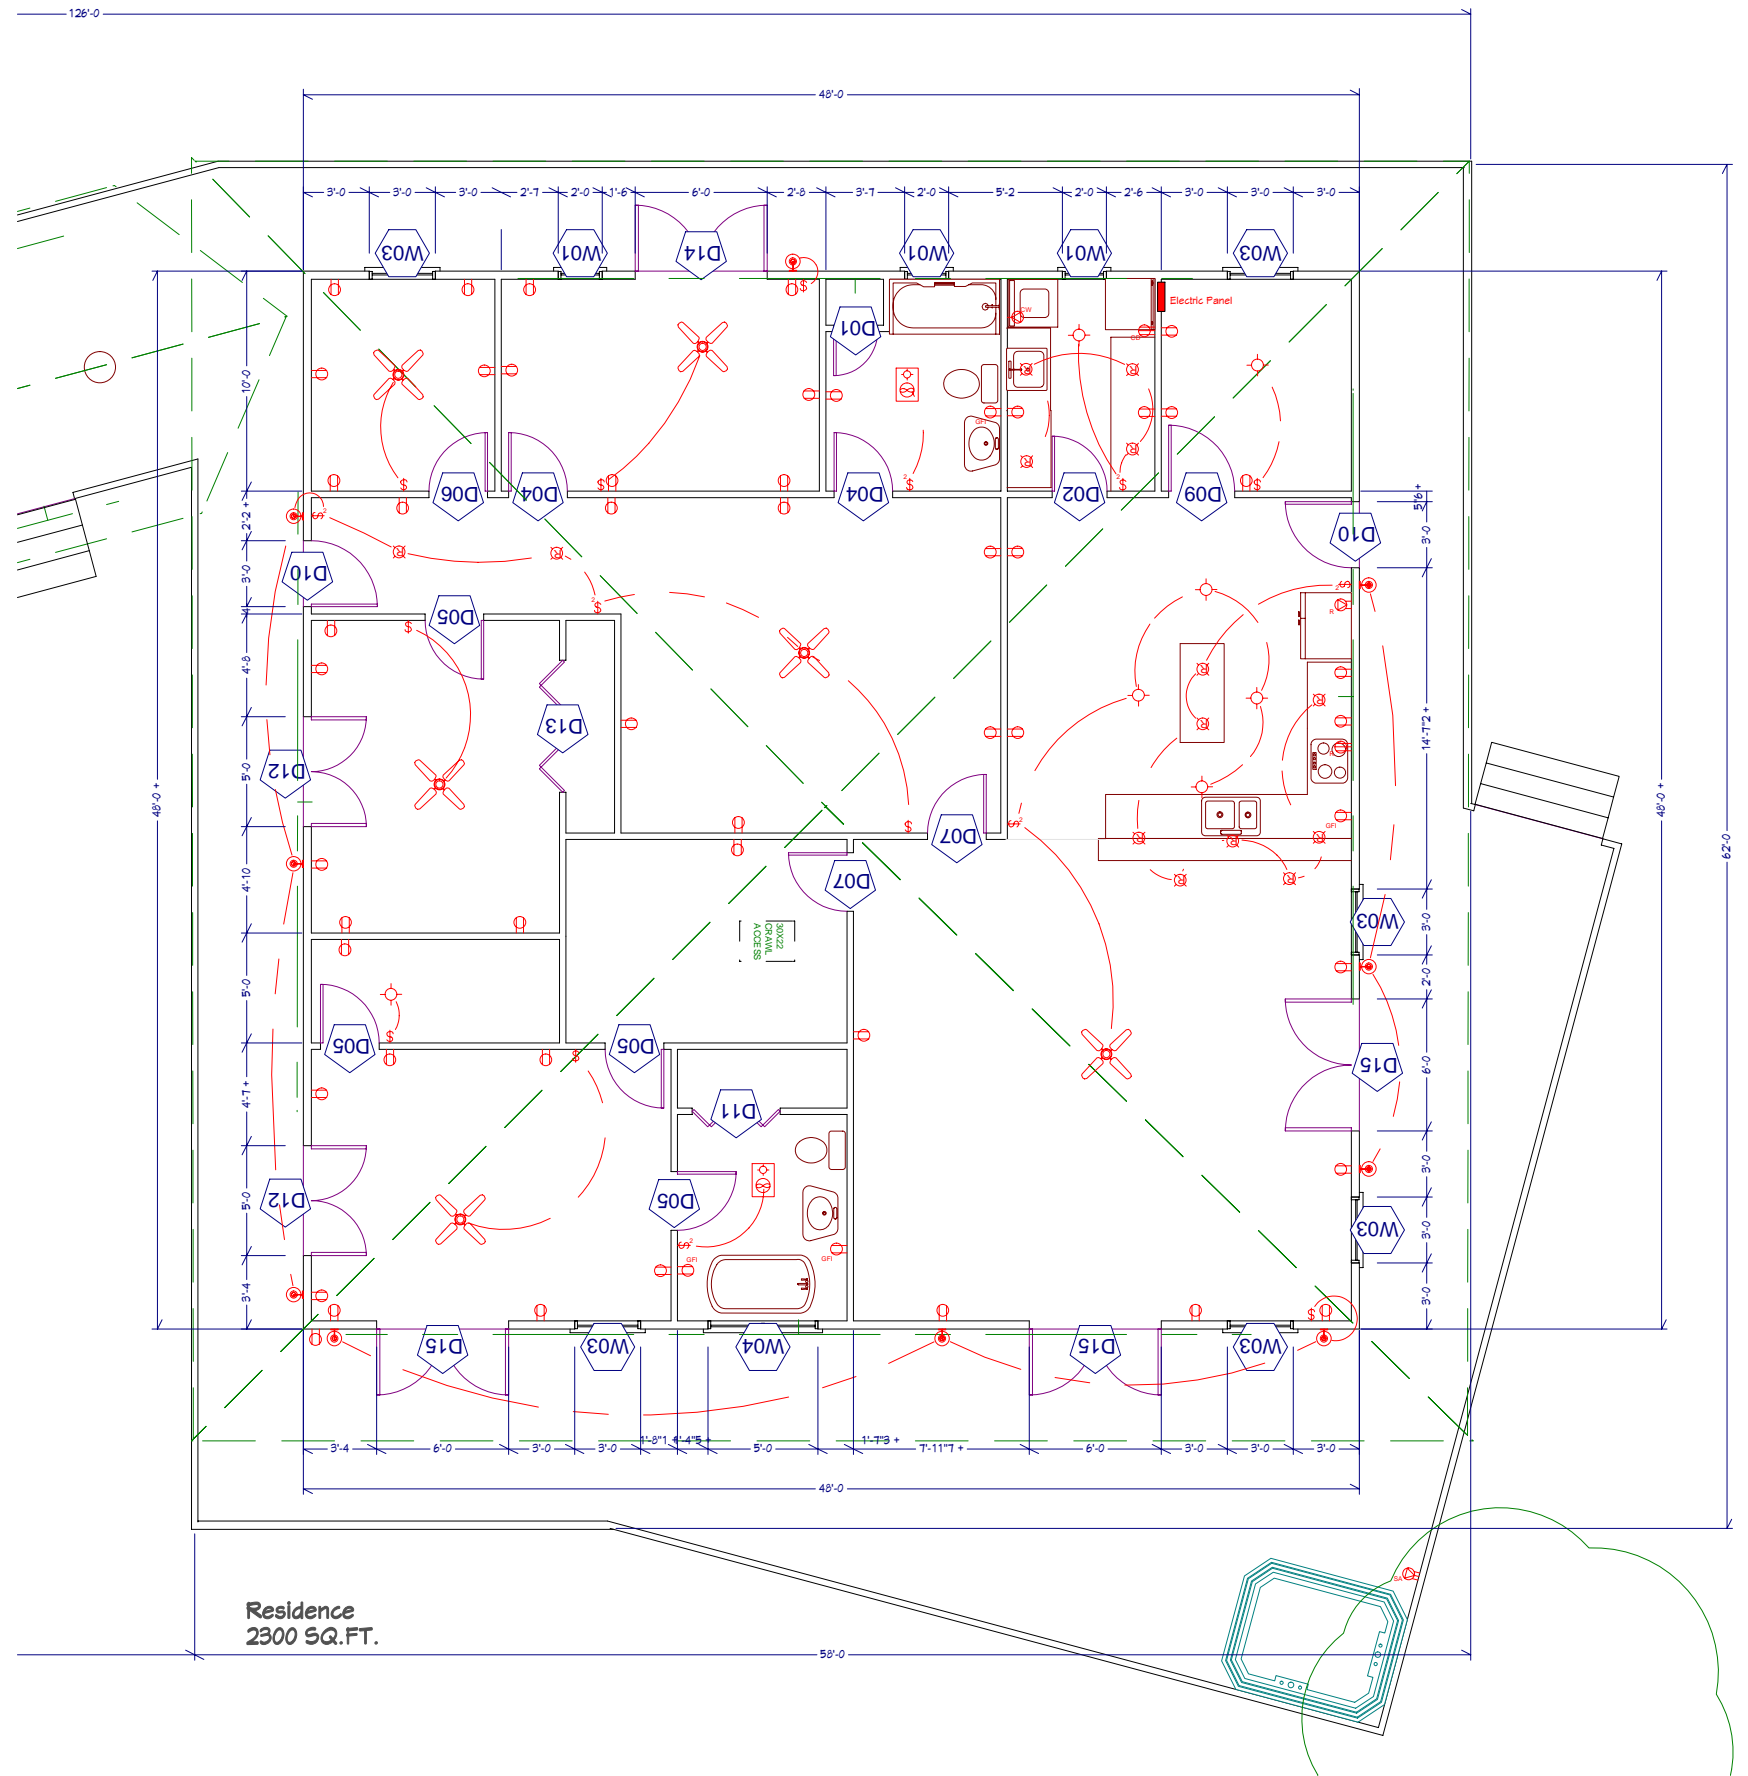

27375 Tountant Beauregard Rd.  
 Boerne, TX 78015 (Bexar Cty)

**Hallie Pinson**

1/4"=1'

Floor to Top on all doors and windows at 80" (+ R.O.)

**Residence**

Residence  
 2300 SQ.FT.

# East Elevation